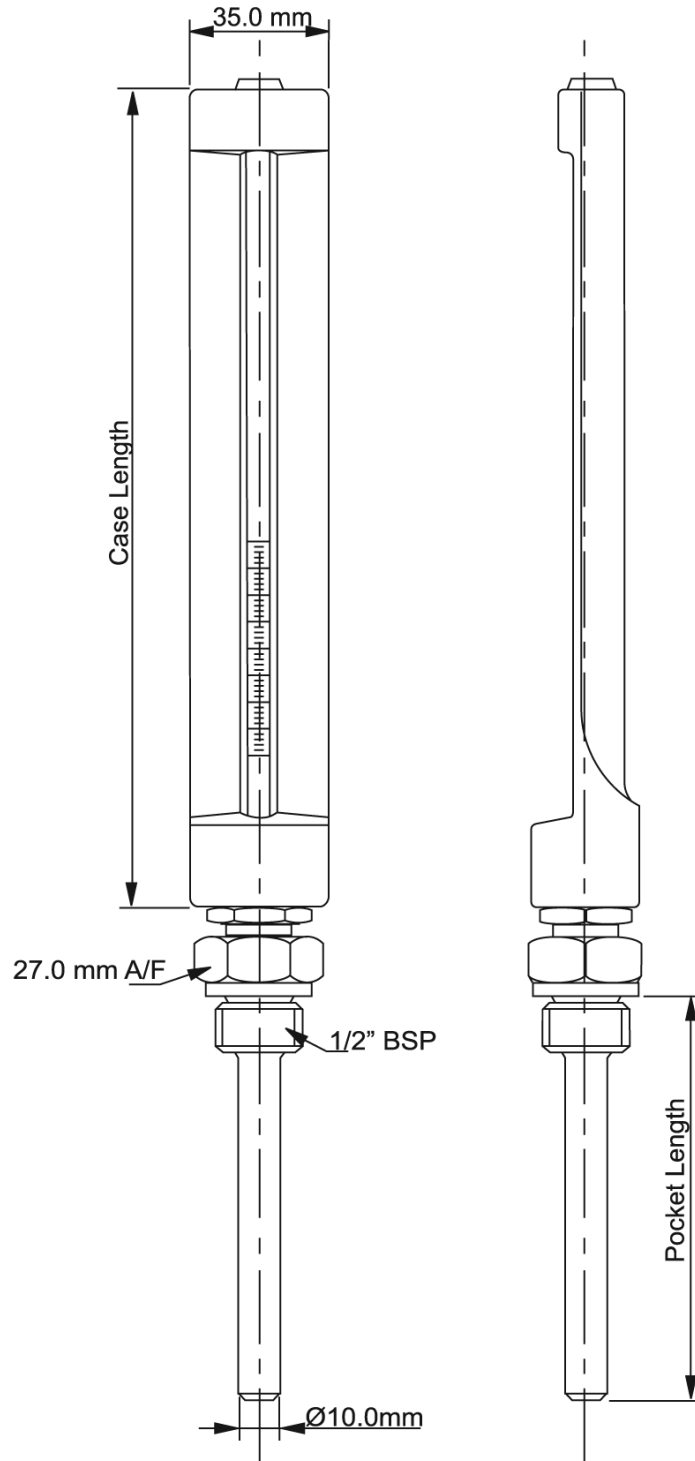

## VT015 - STRAIGHT V-LINE THERMOMETERS

### Product specifications:

<b>Case lengths</b>	110mm, 150mm & 200mm
<b>Ranges</b>	-30 to +200°C only or °C&F
<b>Case</b>	< +120°C: polypropylene (also available in aluminium) > +160°C: painted aluminium
<b>Form</b>	Straight
<b>Glass filling</b>	Blue spirit
<b>Connection</b>	1/2" BSP
<b>Pocket</b>	Stainless steel available
<b>Pocket lengths</b>	30mm, 40mm, 50mm, 63mm, 75mm, 100mm, 160mm, 200mm, 250mm x 10mm diameter

## Dimensions: