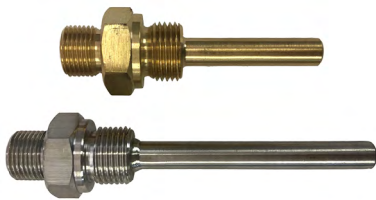

## Replacement V-line pockets:

- Available in brass or stainless steel
- 1/2" BSP connection (3/8" BSP and NPT options available on request)
- Thread connection for straight V-Line case
- Brass pockets available in 30mm through to 400mm lengths
- Stainless steel pockets available in 30mm through to 160mm lengths

Pocket length	1/2" BSP Pockets	
	Brass	Stainless steel
30mm	95/616/0	95/658/0
40mm	95/617/0	95/656/0
50mm	95/618/0	95/649/0
63mm	95/607/0	95/650/0
75mm	95/619/0	95/659/0
100mm	95/608/0	95/651/0
160mm	95/612/0	95/652/0
200mm	95/609/0	-
250mm	95/623/0	-
400mm	95/624/0	-