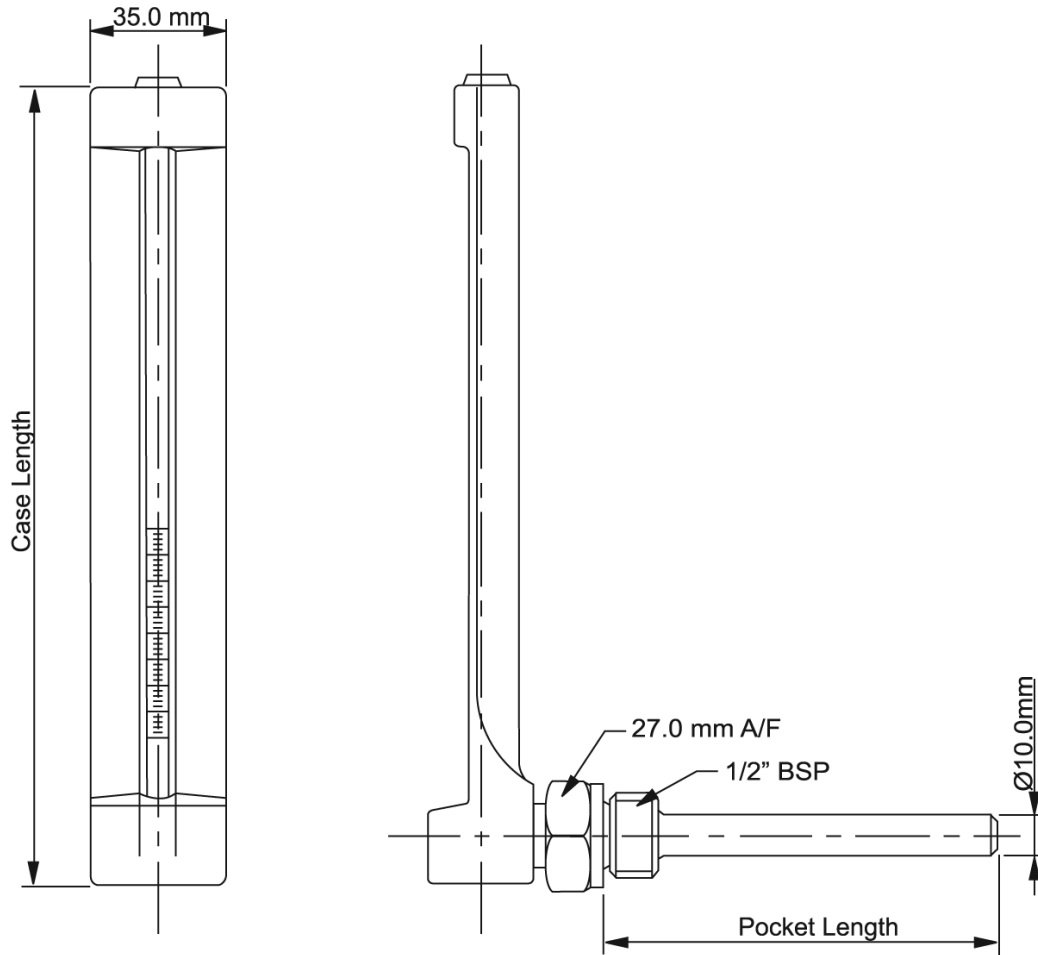

Product data sheet

✉ sales@brannan.co.uk

☎ [+44 (0)1946 816600](tel:+44(0)1946816600)

🌐 brannan.co.uk

Dimensions: